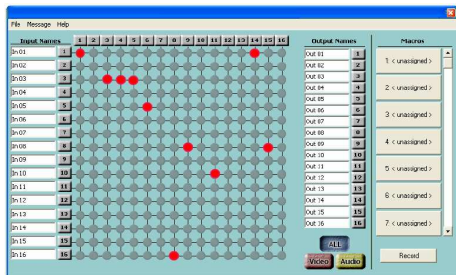

Operation

Choose the video and audio source from the left column, choose the destination from the top row, click on the cross point and the connection is made. Record a switching sequence and save it in a macro. Play a macro simply by clicking of the specific macro button.

Note: All models switch using the matrix software, the 8x8 model can also be operated from the front panel push buttons and LCD display.

Part Numbers

UMA-08VX08V   8 x 8 AV Matrix switch (VGA)
UMA-16VX16V   16 x 16 AV Matrix Switch (VGA)
UMA-16VX32V   16 x 32 AV Matrix Switch (VGA)
-A1 part number suffix = uni-directional audio

Specifications

Dimensions	Width	Depth	Height	Weight
8 x 8 (in)	19.0	11.25	2.62	8 lbs
(cm)	48.2	28.6	13.3	3.0 kg
16 x 16 (in)	19.0	11.25	5.24	20 lbs
(cm)	48.2	28.6	13.3	7.5 kg

Resolution   Up to 1600 x 1200

Bandwidth   200 MHz

VIDEO

Input Signal   1 Volt pk-pk
Input Impedance   75 Ω
Output Impedance   100 Ω

AUDIO

Freq. Response   20 Hz to 20 KHz +/- 0.5dB
Signal   15KHz 0 dB unbalanced, 100 Ω

Connectors

Video   HD15F
Audio   3.5mm stereo audio jack

Power   16 x 16 - 90 – 230 VAC IEC, 1A 50/60 Hz
            8 x 8 – 90 – 230 VAC, 3A 50/60Hz to
            5VDC power adapter