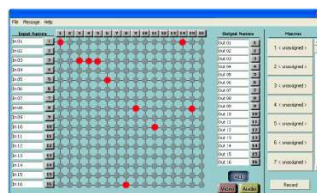

- Available models:
 - 8 video/audio in – 8 video/audio out
 - 16 video/audio in – 16 video/audio out
 - 16 video/audio in – 32 video/audio out (NOTE: Audio option available on 8x8 and 16x16 models)
- Extends the monitor and speakers up to 100 feet from the unit
- Supports all video formats (VGA / SVGA / XGA / RGBHV / SOG and others)
- Video bandwidth of 200MHz
- Supports resolutions up to 1600 x 1200
- Save and playback up to 50 different macro routing sequences
- Click and switch intuitive software for video and audio switching
- Add additional units to increase the number of monitors (up to 64)
- Windows based software control for quick and easy switching

The UltraMatrix AV™ Advantage . .

Designed especially for control rooms, audio/video presentations, security centers and many other digital media applications.

Easily connect any video / audio source to any video / audio output using the switching matrix software. Video and audio sources are routed together from an input source to an output destination.

Record your video and audio switching scheme and save it in a macro for on demand use.

Display the switching matrix panel and where the source and destination cross, click on that point and the video and audio are instantly switched.