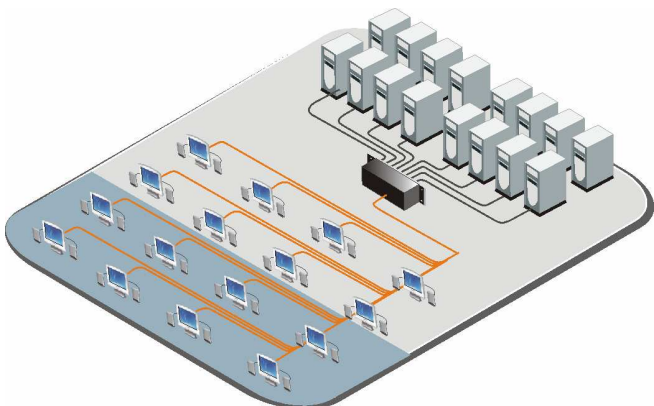

- Available models:
 - 8 video/audio in – 8 video/audio out
 - 16 video/audio in – 16 video/audio out
 - 16 video/audio in – 32 video/audio out (NOTE: Audio option available on 8x8 and 16x16 models)
- Extends the monitor and speakers up to 100 feet from the unit
- Supports all video formats (VGA / SVGA / XGA / RGBHV / SOG and others)
- Video bandwidth of 200MHz
- Supports resolutions up to 1600 x 1200
- Save and playback up to 50 different macro routing sequences
- Click and switch intuitive software for video and audio switching
- Add additional units to increase the number of monitors (up to 64)
- Windows based software control for quick and easy switching

The UltraMatrix AV™ Advantage . .

Designed especially for control rooms, audio/video presentations, security centers and many other digital media applications.

Easily connect any video / audio source to any video / audio output using the switching matrix software. Video and audio sources are routed together from an input source to an output destination.

Record your video and audio switching scheme and save it in a macro for on demand use.

Display the switching matrix panel and where the source and destination cross, click on that point and the video and audio are instantly switched.

Pick the source, pick the destination, Click on the cross-point in the matrix and instantly switch

Typical Application

Switch up to 8 or 16 video / audio sources

Overview The UltraMatrix AV is a high-quality video and stereo audio switching matrix. Up to 8 or 16 video and 8 or 16 audio sources can be switched to eight, sixteen, or 32 different video monitors and stereo speakers up to 100 foot away. Video and audio sources are switched together to multiple destinations.